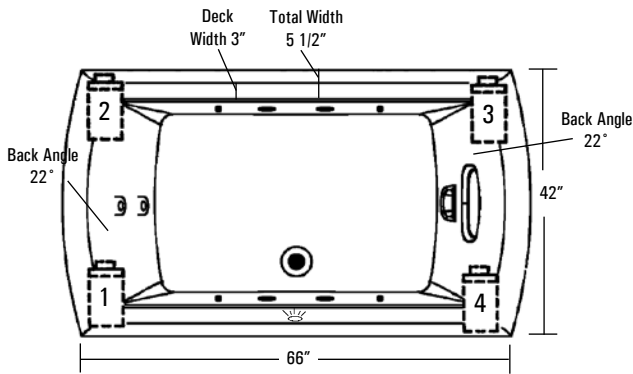

CENTURY 46 MOTIF

AQUATIC

CENTURY SERIES MODEL # AI7242RC46 / AI28AIR7242TO (Tub Only)

Rough-In Plumbing Measurements